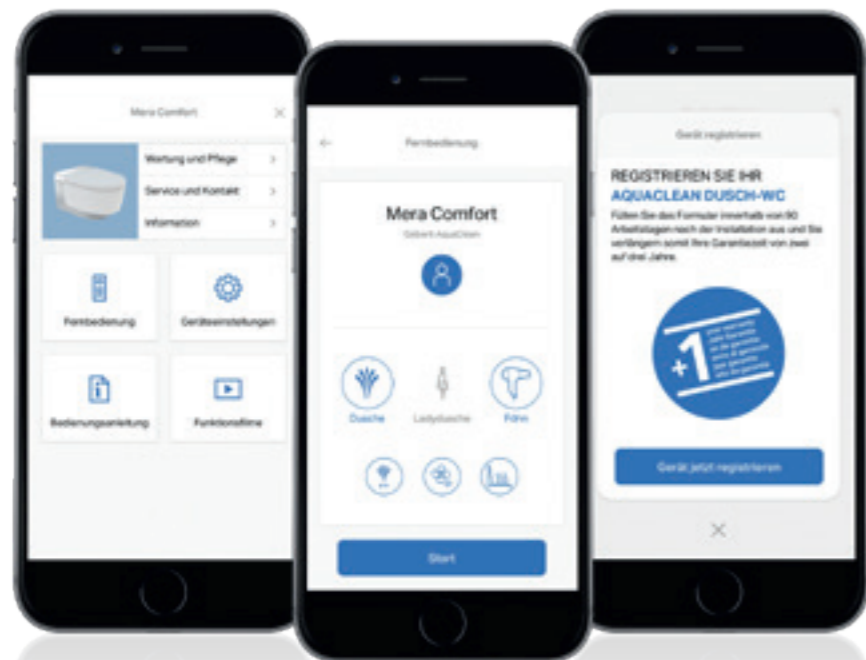

DIGITAL SUPPORT

MORE FLEXIBILITY FOR YOU

The Geberit Home app transforms any compatible smartphone into a remote control for AquaClean shower toilets. All functions can be carried out and saved via the app, and even software updates are quick and easy. The in-app video clips also provide ingenious tips and tricks for maintenance and care.

EXTENDED WARRANTY

Geberit offers a two-year end user warranty as standard from the time of installation. Provided the product has been installed and registered by an installation company, Geberit will extend the warranty period by one year. All you have to do is register the model you have purchased at www.geberit.co.uk/aquaclean-warranty or send the supplied warranty card to Geberit within 90 working days of the installation date.

HOME COMFORTS

If you have any problems with your AquaClean shower toilet, you can now get in contact with our Technical Team via the Home App, who can access your toilet remotely. All you have to do is provide the access code on your screen. In most cases any issues can be solved or identified in this way and an engineer is only called out when necessary.

↑ Smartphones are not just for operating the AquaClean shower toilets either – they can also be used to register devices in no time.

EXCEPTIONAL SERVICE, NEAR OR FAR