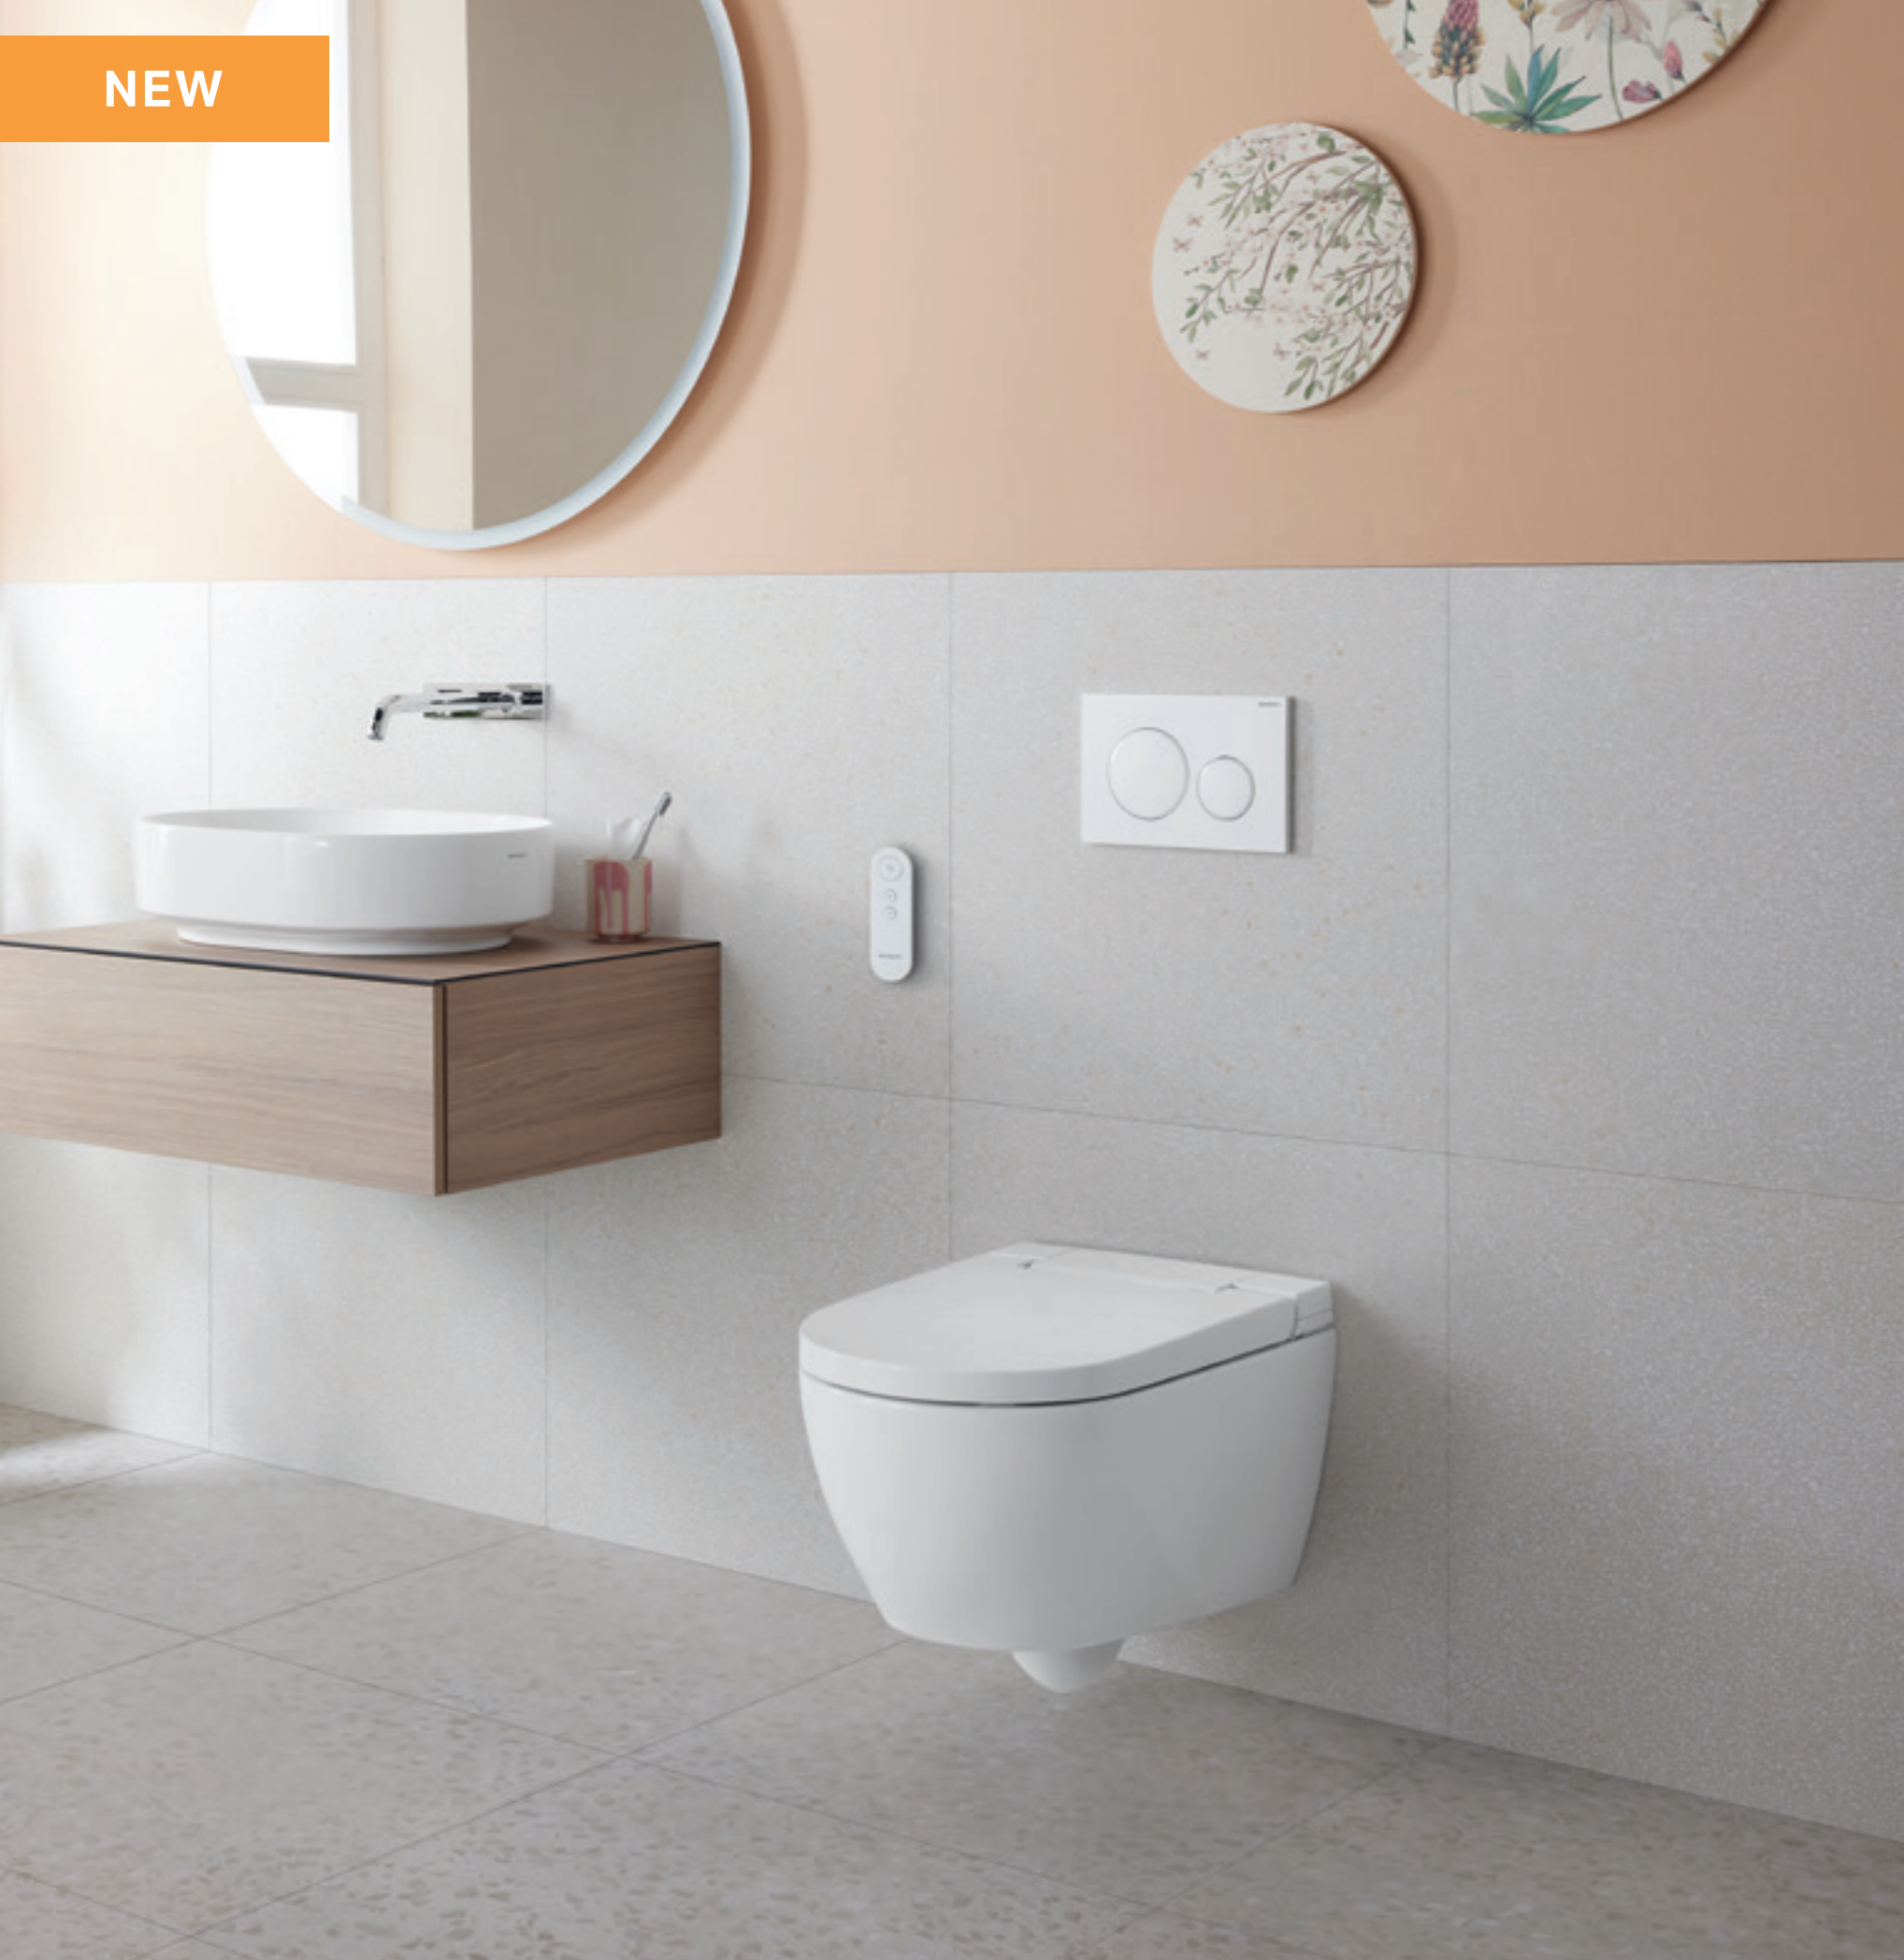

Cover: White glass
Ceramic: White
- 

Cover: Brushed stainless steel
Ceramic: White

GEBERIT AQUACLEAN TUMA WC ENHANCEMENT SOLUTION

The adaptable shower toilet seat features the same functions as the complete solution. Ideal for rented accommodation, since the enhancement solution can be quickly and easily installed on various existing WC ceramics without the need for any conversion work.

← Find the right enhancement solution for your ceramic appliance quickly and easily with the online ceramic calculator.

NEW

GEBERIT AQUACLEAN ALBA

PLEASANTLY SIMPLE

Introducing the AquaClean Alba shower toilet: Geberit's simple yet elegant addition to the AquaClean product family that makes for the perfect entry-level model. Its fundamental functions coupled with a sleek and elegant design make it the perfect addition to any bathroom. The new AquaClean Alba features the revolutionary and patented WhirlSpray shower technology. As for the effective TurboFlush technology, this ensures particularly quiet and thorough flushing out of the rimless WC ceramic appliance.