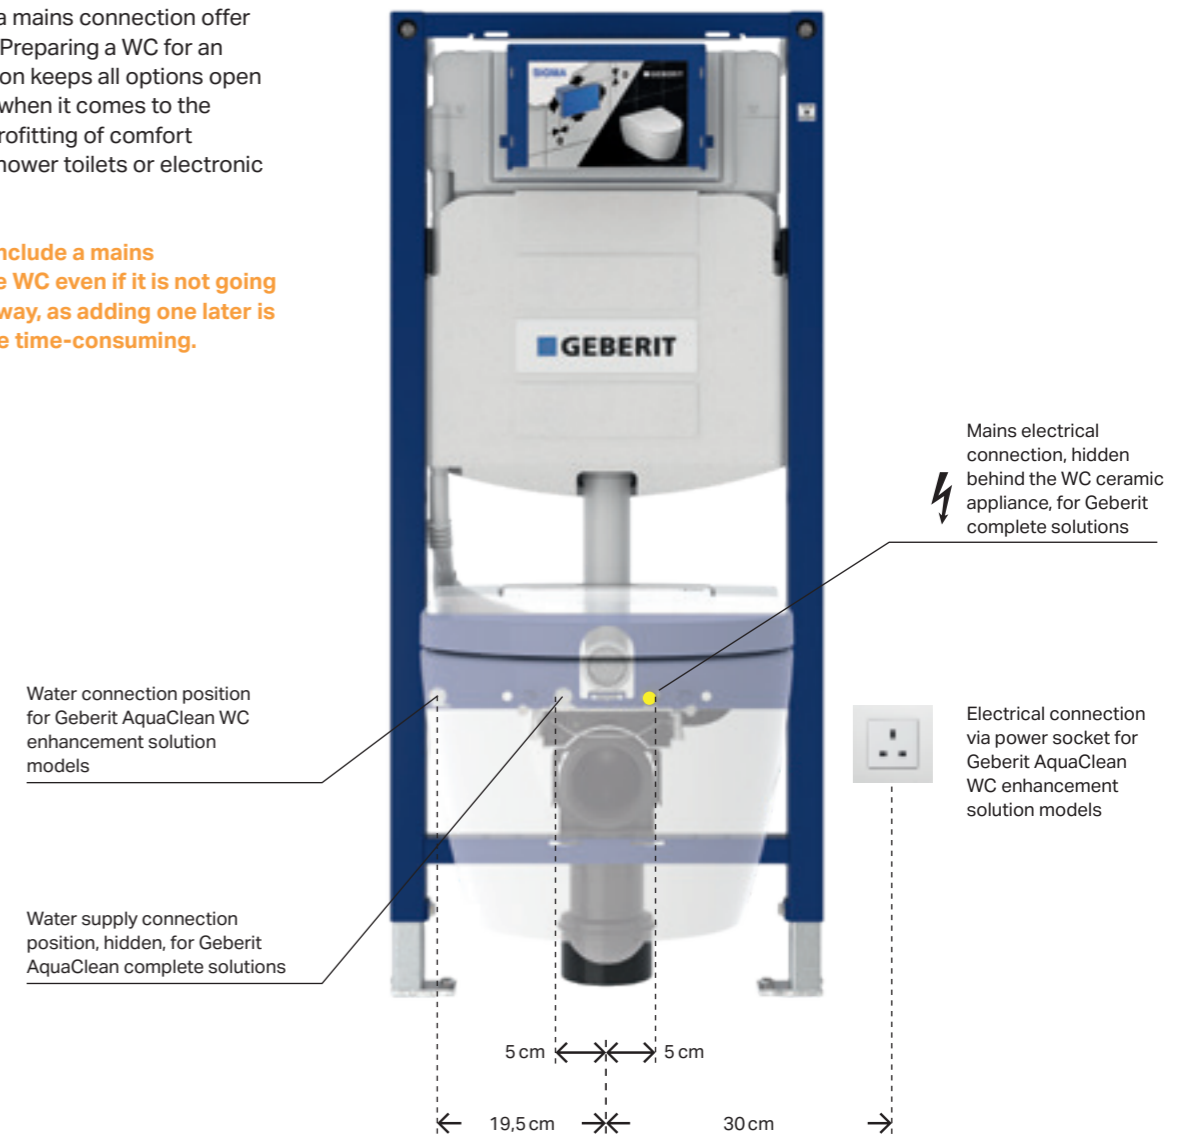

SOLUTIONS FOR ALL CONSTRUCTION SITUATIONS

A MODERN BATHROOM IN JUST A FEW HOURS

Geberit AquaClean shower toilets can be installed in virtually any constructional situation. All you need is power and a water supply connection.

Modern WCs with a mains connection offer more possibilities. Preparing a WC for an electrical connection keeps all options open for your customer when it comes to the installation and retrofitting of comfort features such as shower toilets or electronic flush plates.

It is advisable to include a mains connection for the WC even if it is not going to be used right away, as adding one later is considerably more time-consuming.