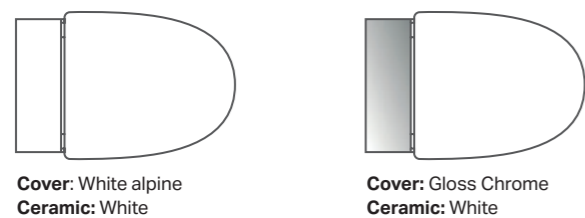

ECONOMY MODE
- 

MAINS CONNECTION REQUIRED

ADDITIONAL FUNCTIONS OF THE AQUACLEAN MERA COMFORT

- 

SEAT HEATING
- 

AUTOMATIC OPENING OF THE TOILET LID
- 

ORIENTATION LIGHT

AQUACLEAN MERA COMFORT AND CLASSIC ARE AVAILABLE IN TWO DIFFERENT DESIGNS